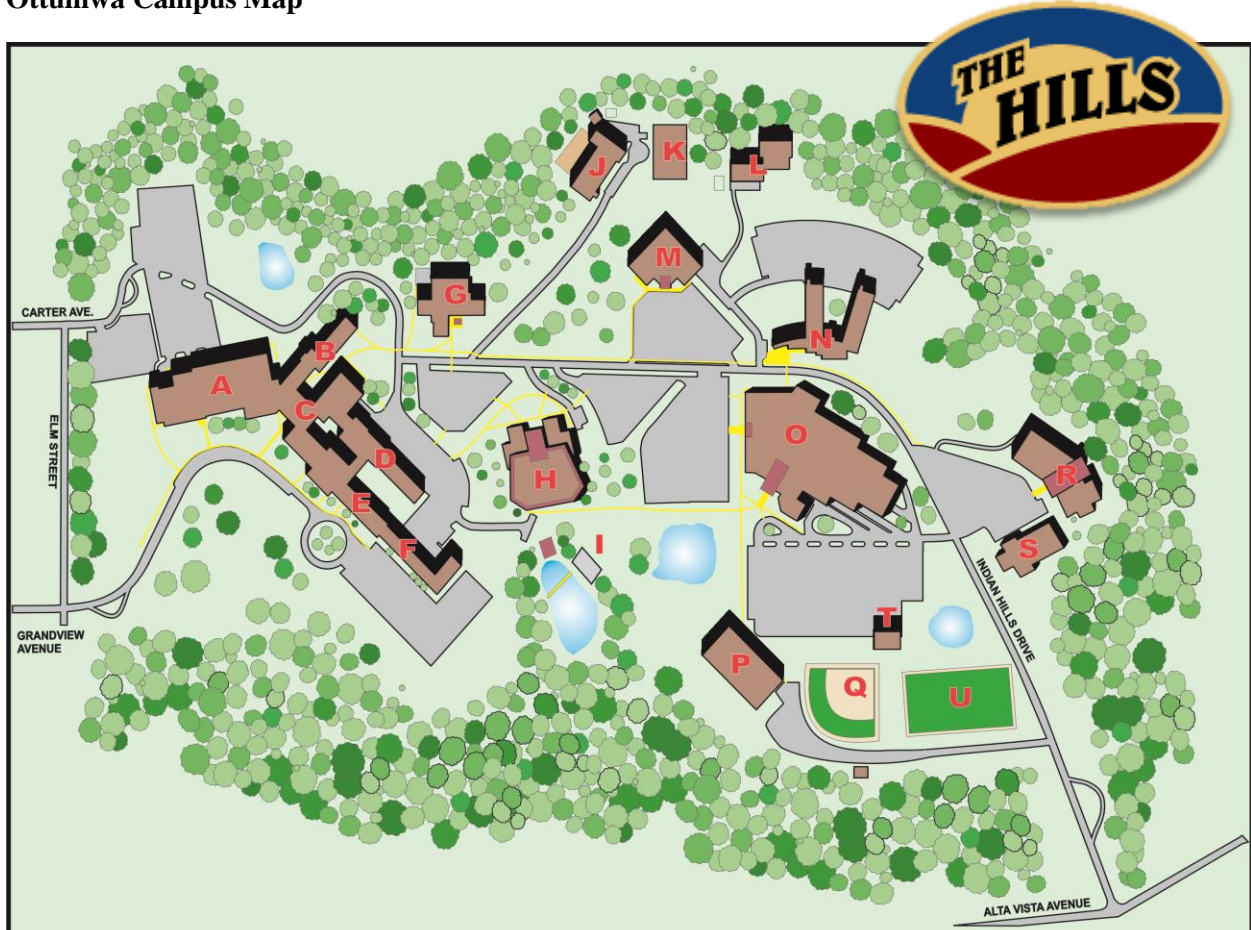

## Driving & Parking Directions to *The Studio*, Ottumwa Campus

Indian Hills Community College

*The Studio* is located on the Indian Hills Community College Main Campus in Ottumwa.

### Directions

- Enter the Main Campus via Grandview Avenue  
(**Address:** 525 Grandview Avenue, Ottumwa, IA 52501)
- Follow the curve past the circle drive and park in the appropriate lot.
- You will enter the Dining Room/Formal Lounge/Library (building “C” on map below).  
*The formal lounge will be on your left, as you enter the building, and the library will be to your right.*
- Once you enter the building, stay right and continue forward down the hallway.
- Take the last door on the left, marked “Culinary Labs.”
- You will enter a stairwell.
- Continue down the stairs, *The Studio* will be immediately in front of you.

### For special accommodations, please contact:

Rebecca Young at (641) 683-5111 or [Rebecca.Young@indianhills.edu](mailto:Rebecca.Young@indianhills.edu)

Ottumwa Campus Map

<b>LOCATION KEY</b>	<b>A</b> Arts and Sciences Wing	<b>G</b> Trustee Residence Hall	<b>M</b> Bennett Student Services Center	<b>R</b> Rosenman Video Conference Training Center
	<b>B</b> Keokuk/Mahaska Residence Hall	<b>H</b> Hellyer Student Life Center	<b>N</b> Oak Residence Hall	
	<b>C</b> Dining Room/Formal Lounge/Library	<b>I</b> Marge Dodd Outdoor Stage	<b>O</b> Advanced Technology Center	<b>S</b> Rural Health Education Center
	<b>D</b> Appanoose Residence Hall	<b>J</b> Child Development Center	<b>P</b> Tom Arnold Net Center	<b>T</b> Security
	<b>E</b> Administrative Wing	<b>K</b> Cemetery	<b>Q</b> Softball Complex (R.L. Hellyer Field)	<b>U</b> Soccer Field
	<b>F</b> Wapello Residence Hall	<b>L</b> Maintenance Building		